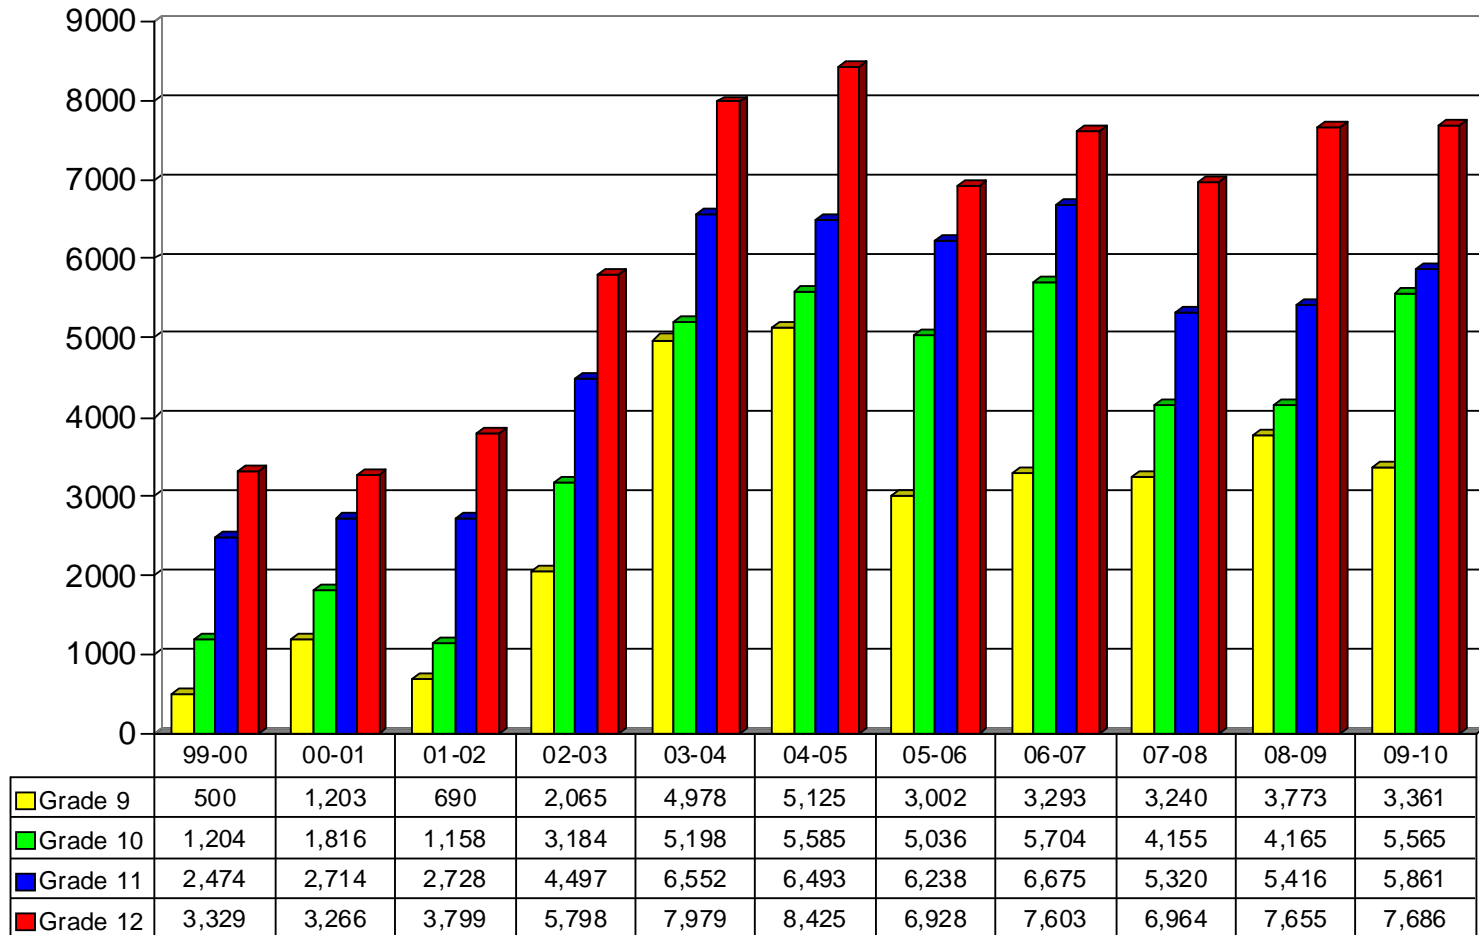

North Central Texas Tech Prep Consortium

Regional Tech Prep Enrollments by Grade Level¹

¹ Texas Education Agency, PEIMS

Note: Masking of data may lead to slight discrepancies in enrollment counts.