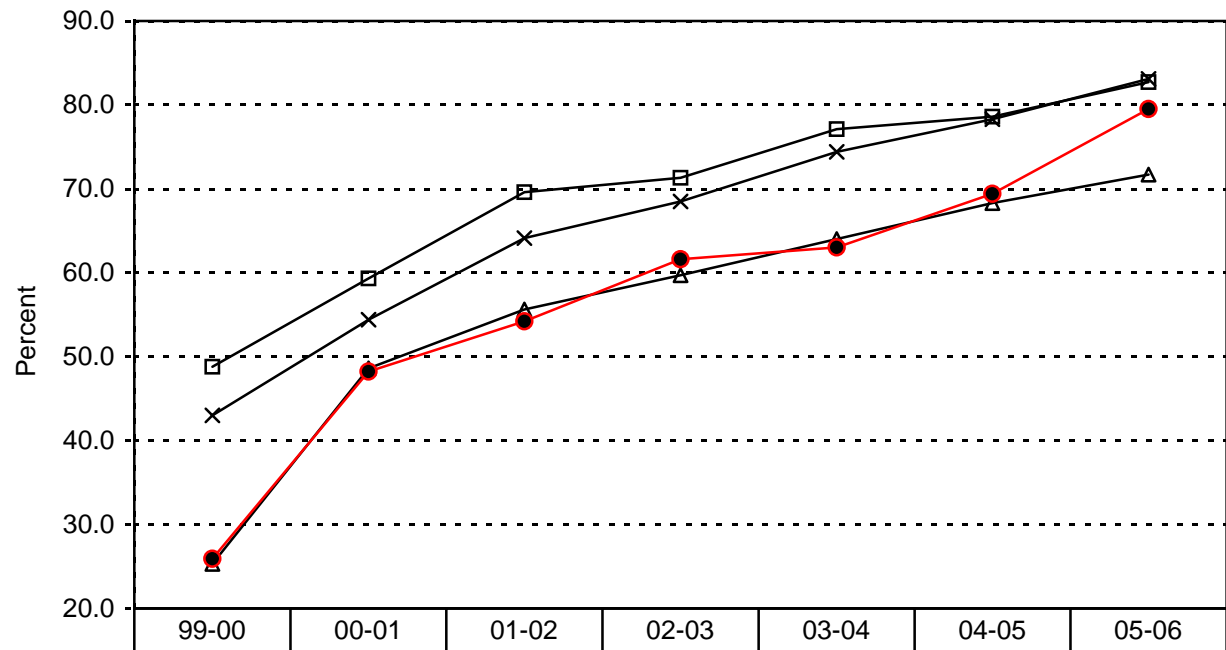

Weatherford College Tech Prep Consortium

Percent of Regional Graduates Completing College-Preparatory Plans¹
 (Advanced, Recommended, and Distinguished Achievement)

	99-00	00-01	01-02	02-03	03-04	04-05	05-06
□ All other students (0, 1)	48.8	59.3	69.6	71.3	77.1	78.6	82.7
△ CT students not tech prep (2)	25.3	48.6	55.6	59.7	64.0	68.3	71.7
● Tech prep students (3)	25.9	48.2	54.2	61.6	63.0	69.4	79.5
× Tech prep students (3) - State of Texas	43.0	54.4	64.1	68.5	74.4	78.3	83.1