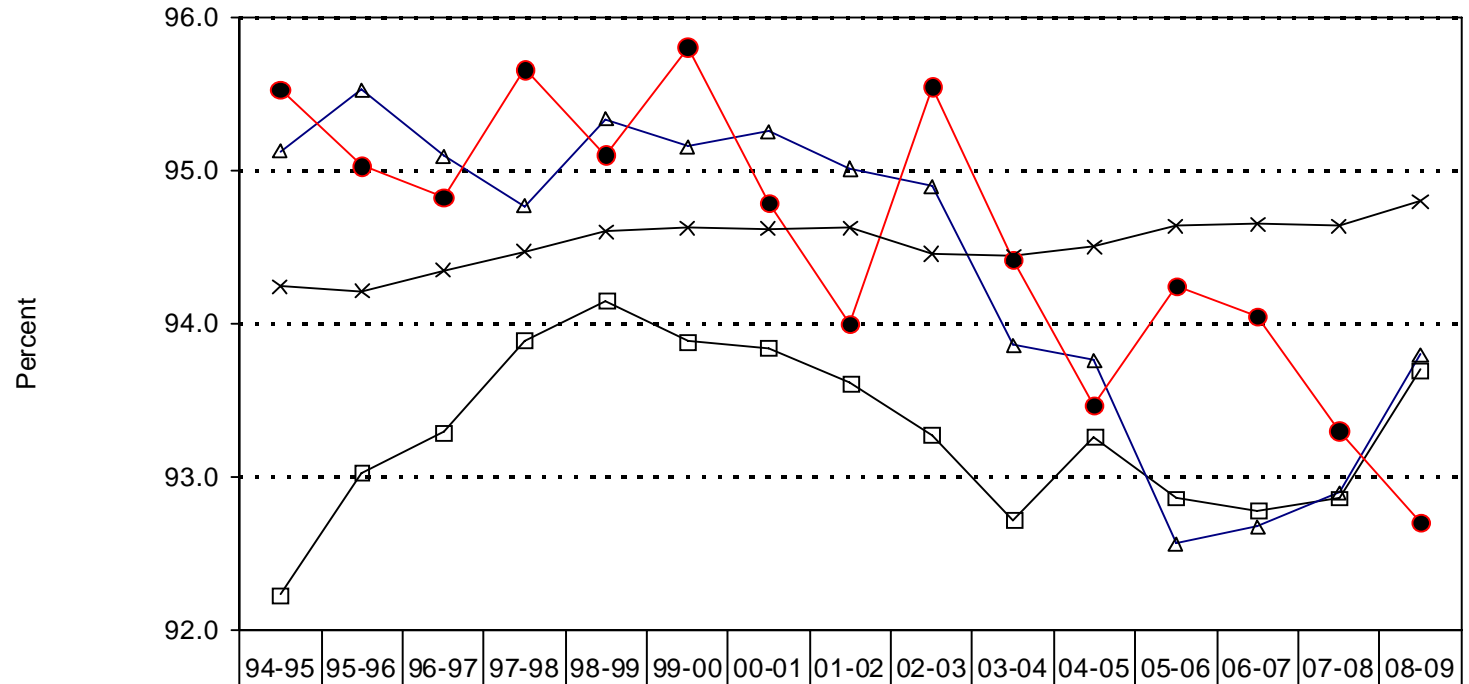

Golden Crescent Tech Prep Partnership

Regional Annual Attendance Rates – Grades 9-12¹

*Attendance rates are rounded.

¹ Texas Education Agency, PEIMS